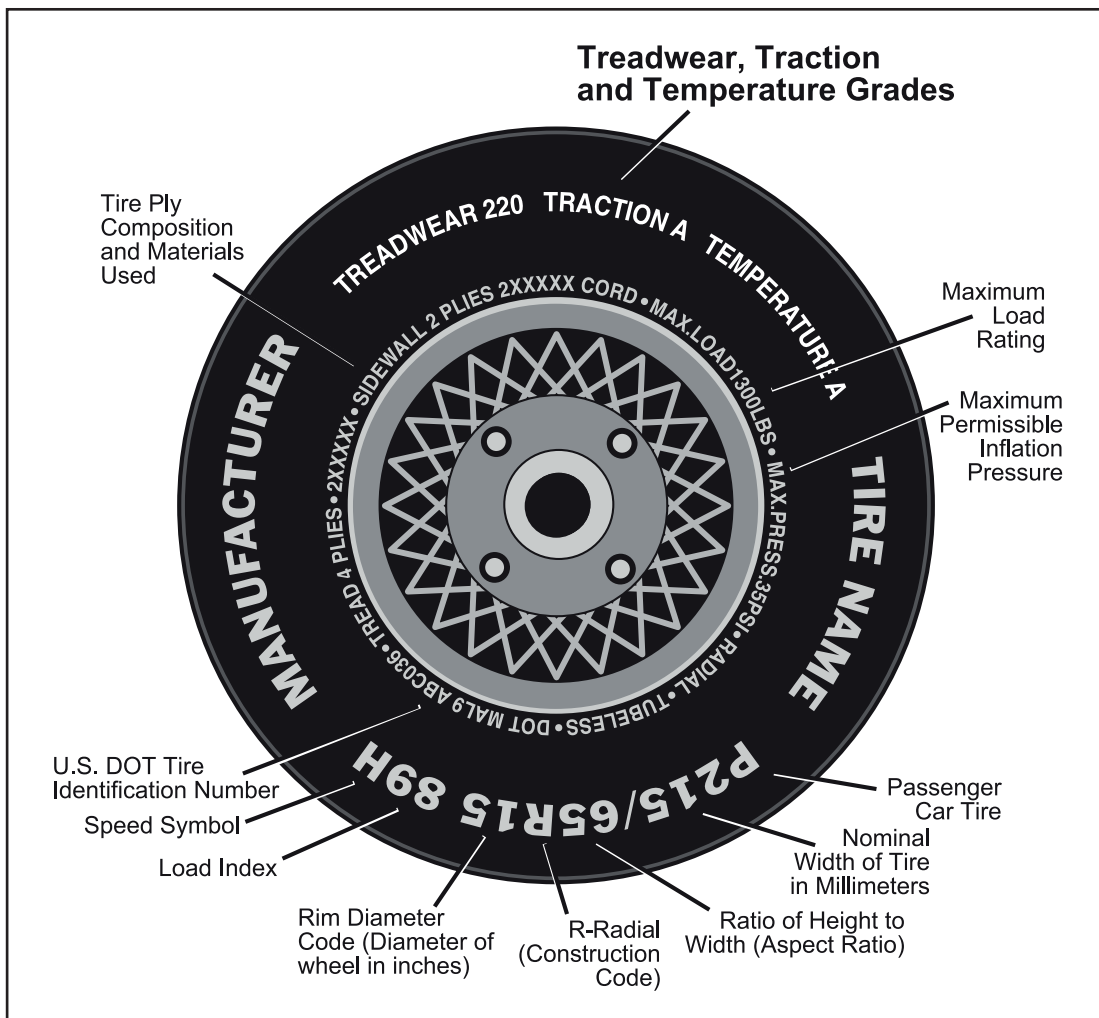

Consumer Guide to Uniform Tire Quality Grading

Comparative grade designations for treadwear, traction and temperature for all passenger car tires, except deep tread, winter-type snow tires; space-saver or temporary use spares; or tires with normal rim diameters of 12 inches or less.