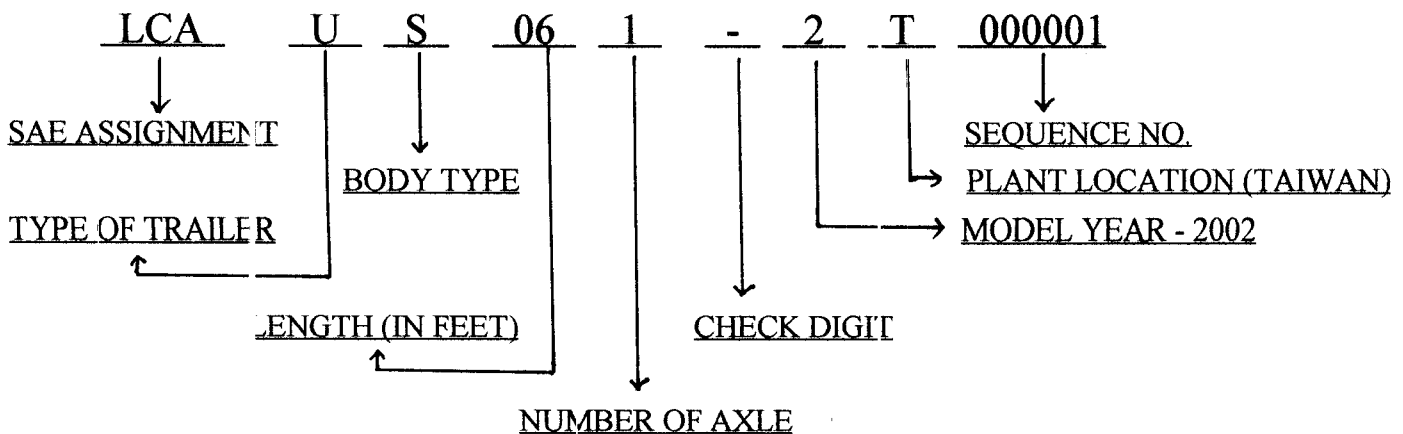

National Highway Traffic  
Safety Administration

Feb. 20, 2002

**ORIGINAL** / pg

Attn: VIN Coordinator

d) VIN Scheme - Drawing and explanation as following: (LCI-946TE)

Very truly yours,

Long Chih Industrial Co., Ltd.

*Frank Juan*

Frank Juan  
Managing Director

- Encl. 1. SAE confirmation  
2. Drawing of Item No.: LCI-946TE