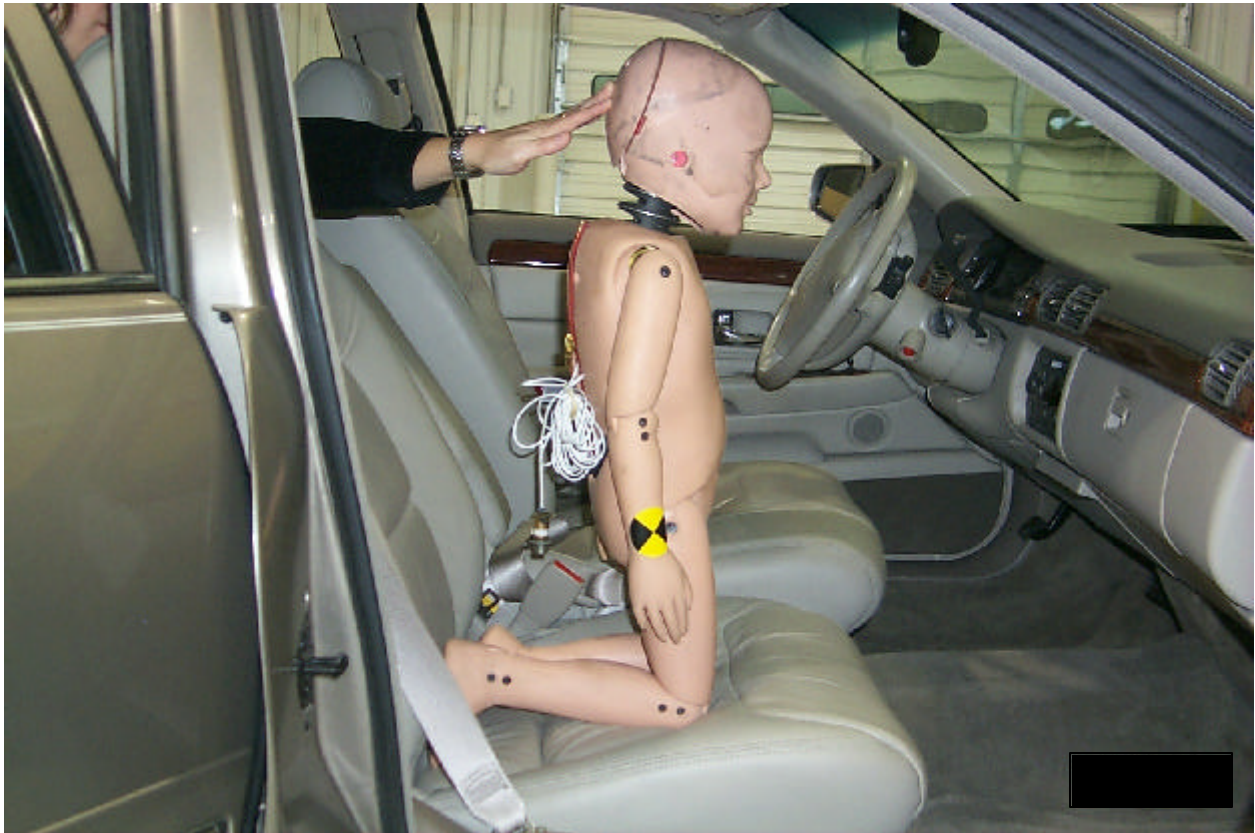

Filename: 3yo208\_18

**Test two - unbelted child; Kneeling on seat, facing forward**

S22.2.2.2(e) - 3 year old, seat recline = 30°, seat full rearward, 1999 Cadillac DeVille (60-40 split)