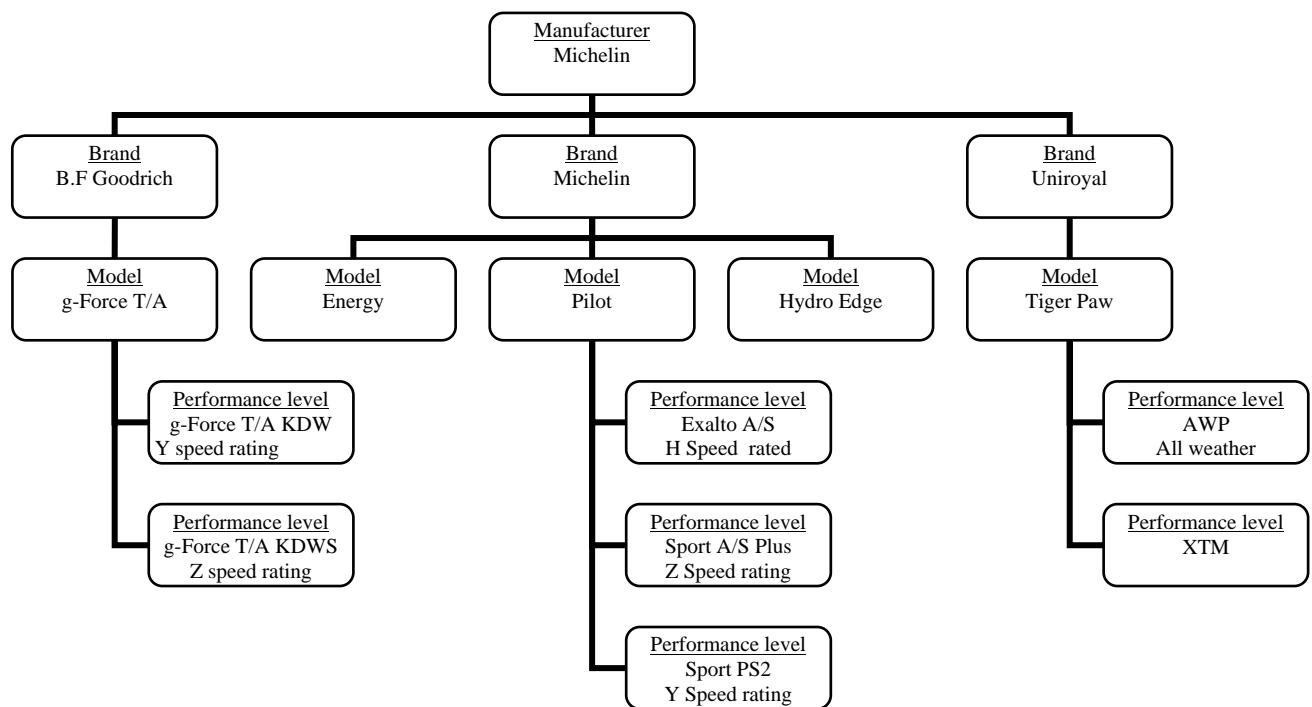

FULL COLOR FIGURES FOR NHTSA'S TIRE FUEL EFFICIENCY CONSUMER INFORMATION PROGRAM NPRM

GOVERNMENT TIRE RATING

ACME TIRE COMPANY WILEY RR-S SIZE: P225/60R16

Ratings range from 0 to 100 with 100 being the best, where the tire is properly inflated.

Source: National Highway Traffic Safety Administration (NHTSA)

For more information visit www.nhtsa.gov

Figure 1. Proposed Rating System Label

Figure 2. Uses and Losses of Fuel Energy in a Vehicle – Estimates of City and Highway Usage (Highway Figures Appear in Parentheses)

ACME TIRE COMPANY

WILEY RR-S

SIZE: P225/60R16

Ratings range from 0 to 100 with 100 being the best, where the tire is properly inflated.

Source: National Highway Traffic Safety Administration (NHTSA)

For more information visit www.nhtsa.gov

Figure 8. Label A in NHTSA consumer research

ACME TIRE COMPANY

WILEY RR-S

SIZE: P225/60R16

Compare This Tire With Others Before You Buy.

Ratings range from 1 to 100 with 100 being highest.

Source: National Highway Traffic Safety Administration (NHTSA)