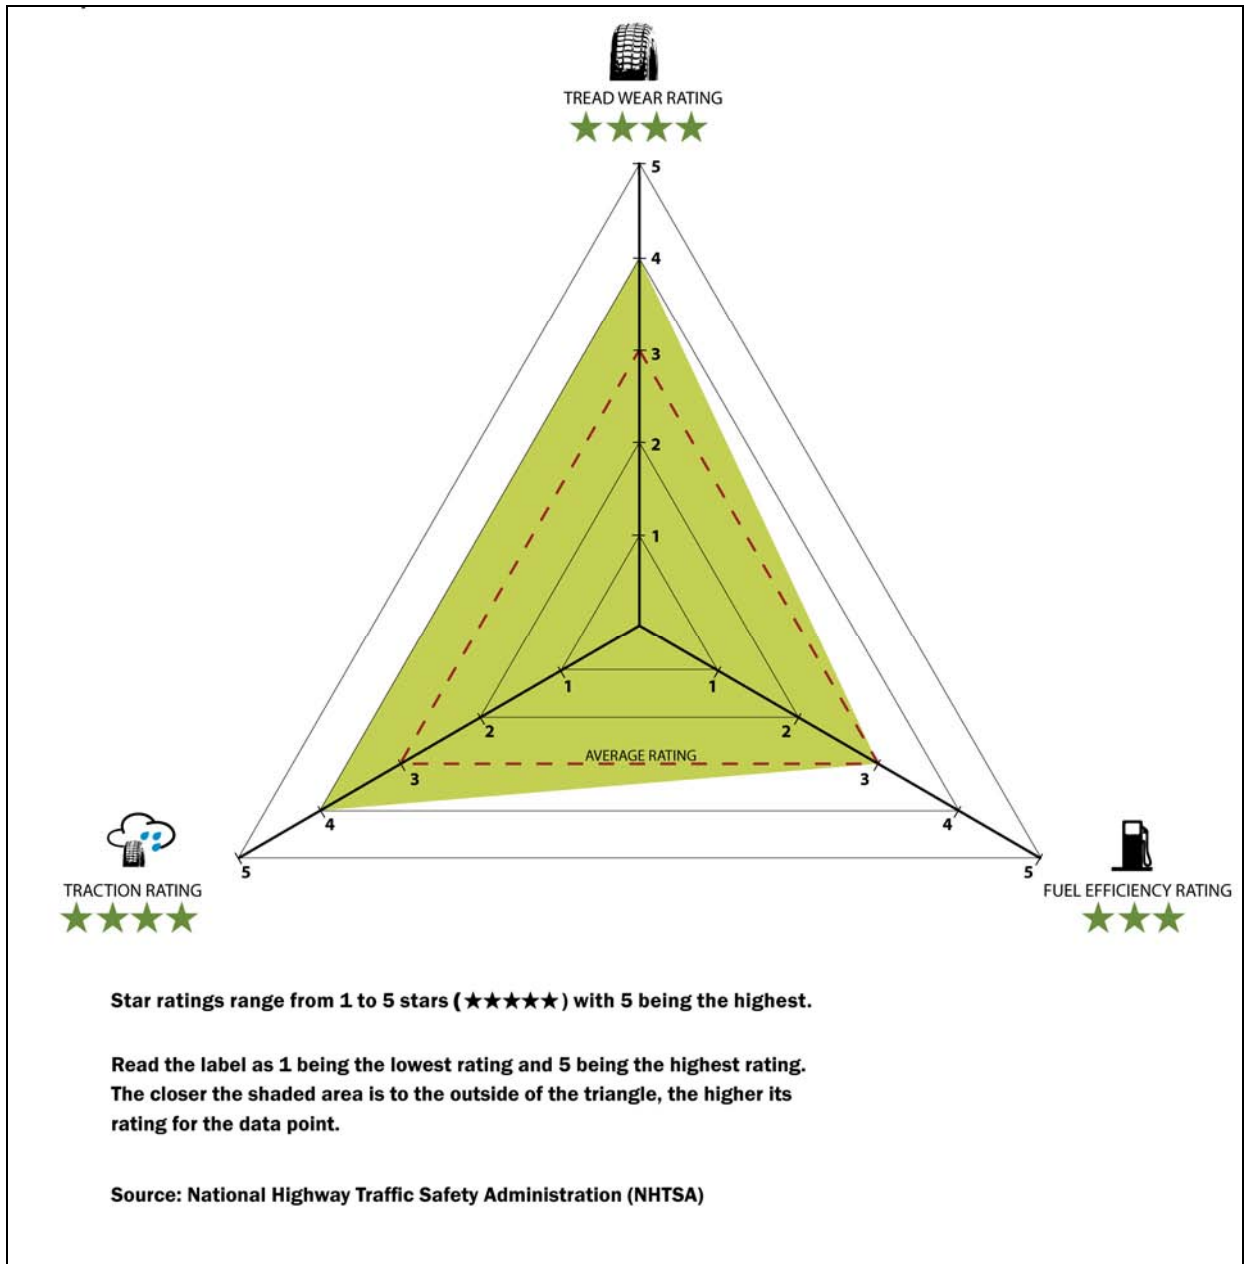

Figure 10. Label C in NHTSA's consumer research

Figure 11. Label D in NHTSA’s consumer research

ACME TIRE COMPANY

WILEY RR-S

SIZE: P225/60R16

Compare This Tire With Others Before You Buy.

Figure 12. Label E in NHTSA's consumer research