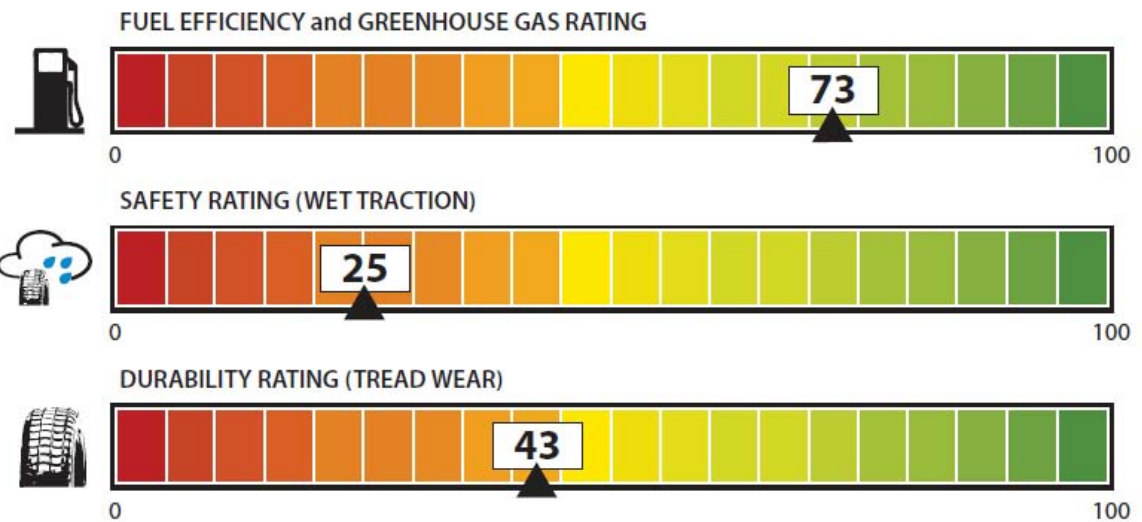

FULL COLOR FIGURES FOR NHTSA'S TIRE FUEL EFFICIENCY CONSUMER INFORMATION PROGRAM NPRM

GOVERNMENT TIRE RATING

ACME TIRE COMPANY WILEY RR-S SIZE: P225/60R16

Ratings range from 0 to 100 with 100 being the best, where the tire is properly inflated.

Source: National Highway Traffic Safety Administration (NHTSA)

For more information visit www.nhtsa.gov

Figure 1. Proposed Rating System Label

Figure 2. Uses and Losses of Fuel Energy in a Vehicle – Estimates of City and Highway Usage (Highway Figures Appear in Parentheses)

Figure 3. Example of Tire Terminology

Figure 4. Typical Test Configuration for Rolling Resistance Measurements

Figure 5. Force Method Rolling Resistance

Figure 6. Torque Method Rolling Resistance

GOVERNMENT TIRE RATING

ACME TIRE COMPANY

WILEY RR-S

SIZE: P225/60R16

Ratings range from 0 to 100 with 100 being the best, where the tire is properly inflated.

Source: National Highway Traffic Safety Administration (NHTSA)

For more information visit www.nhtsa.gov