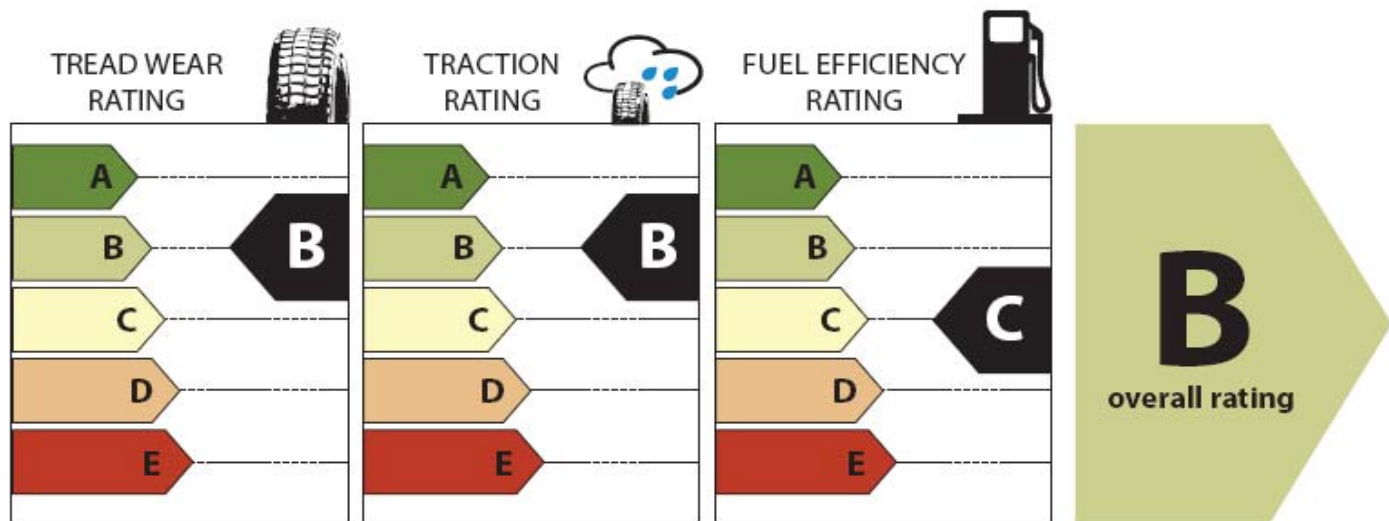

ACME TIRE COMPANY

WILEY RR-S

SIZE: P225/60R16

Ratings range from 0 to 100 with 100 being the best, where the tire is properly inflated.

Source: National Highway Traffic Safety Administration (NHTSA)

For more information visit www.nhtsa.gov

Figure 8. Label A in NHTSA consumer research

ACME TIRE COMPANY

WILEY RR-S

SIZE: P225/60R16

Compare This Tire With Others Before You Buy.

Ratings range from 1 to 100 with 100 being highest.

Source: National Highway Traffic Safety Administration (NHTSA)

Figure 9. Label B in NHTSA's consumer research

ACME TIRE COMPANY

WILEY RR-S

SIZE: P225/60R16

Compare This Tire With Others Before You Buy.

Ratings range from A to E with A being highest.
Source: National Highway Traffic Safety Administration (NHTSA)

Figure 10. Label C in NHTSA's consumer research

Figure 11. Label D in NHTSA’s consumer research

ACME TIRE COMPANY

WILEY RR-S

SIZE: P225/60R16

Compare This Tire With Others Before You Buy.

Figure 12. Label E in NHTSA's consumer research