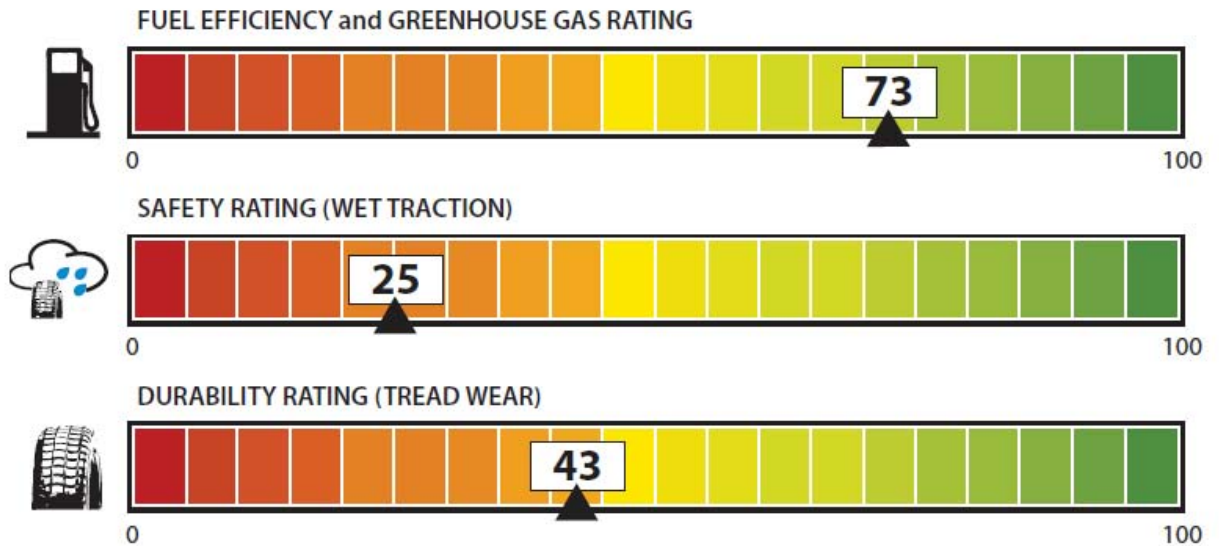

FULL COLOR FIGURES FOR NHTSA'S TIRE FUEL EFFICIENCY CONSUMER INFORMATION PROGRAM NPRM

GOVERNMENT TIRE RATING

ACME TIRE COMPANY WILEY RR-S SIZE: P225/60R16

Ratings range from 0 to 100 with 100 being the best, where the tire is properly inflated.

Source: National Highway Traffic Safety Administration (NHTSA)

For more information visit www.nhtsa.gov

Figure 1. Proposed Rating System Label

Figure 2. Uses and Losses of Fuel Energy in a Vehicle – Estimates of City and Highway Usage (Highway Figures Appear in Parentheses)

ACME TIRE COMPANY

WILEY RR-S

SIZE: P225/60R16

Ratings range from 0 to 100 with 100 being the best, where the tire is properly inflated.

Source: National Highway Traffic Safety Administration (NHTSA)

For more information visit www.nhtsa.gov

Figure 8. Label A in NHTSA consumer research

ACME TIRE COMPANY

WILEY RR-S

SIZE: P225/60R16

Compare This Tire With Others Before You Buy.

Ratings range from 1 to 100 with 100 being highest.

Source: National Highway Traffic Safety Administration (NHTSA)