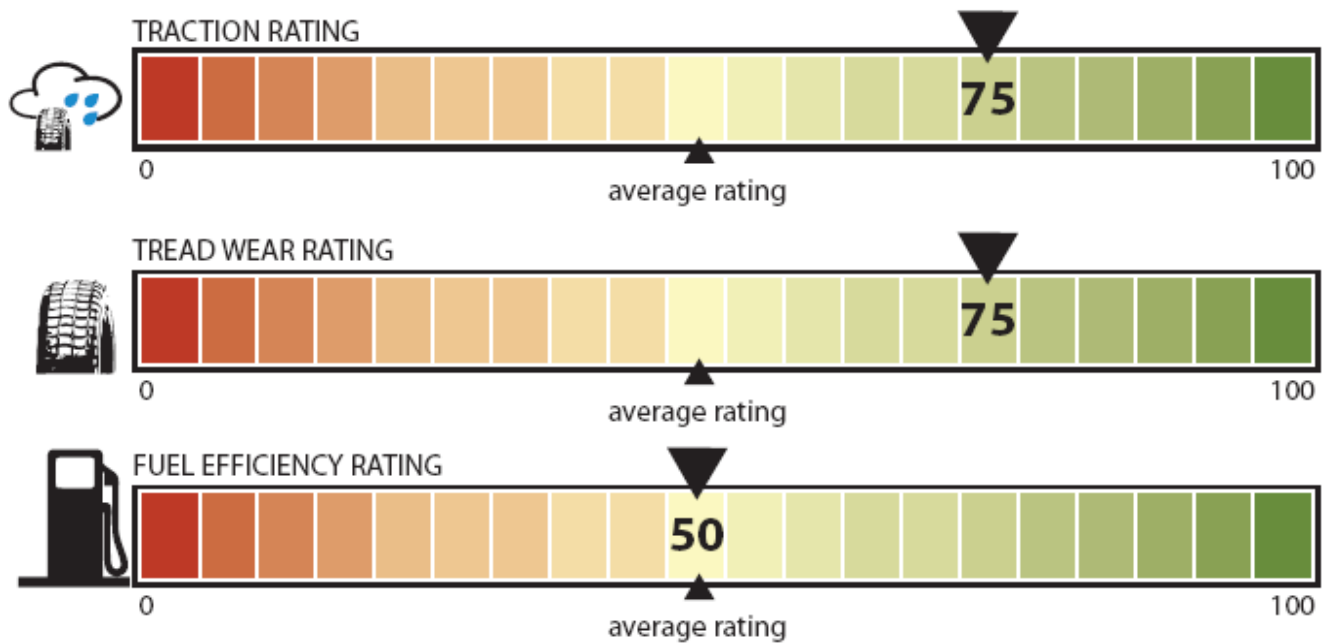

ACME TIRE COMPANY

WILEY RR-S

SIZE: P225/60R16

Ratings range from 0 to 100 with 100 being the best, where the tire is properly inflated.

Source: National Highway Traffic Safety Administration (NHTSA)

For more information visit www.nhtsa.gov

Figure 7. Proposed label

ACME TIRE COMPANY

WILEY RR-S

SIZE: P225/60R16

Compare This Tire With Others Before You Buy.

Star ratings range from 1 to 5 stars (★★★★★) with 5 being the highest.

Source: National Highway Traffic Safety Administration (NHTSA)

Figure 8. Label A in NHTSA consumer research

ACME TIRE COMPANY

WILEY RR-S

SIZE: P225/60R16

Compare This Tire With Others Before You Buy.

Ratings range from 1 to 100 with 100 being highest.

Source: National Highway Traffic Safety Administration (NHTSA)

Figure 9. Label B in NHTSA's consumer research

ACME TIRE COMPANY

WILEY RR-S

SIZE: P225/60R16

Compare This Tire With Others Before You Buy.

Ratings range from A to E with A being highest.
Source: National Highway Traffic Safety Administration (NHTSA)