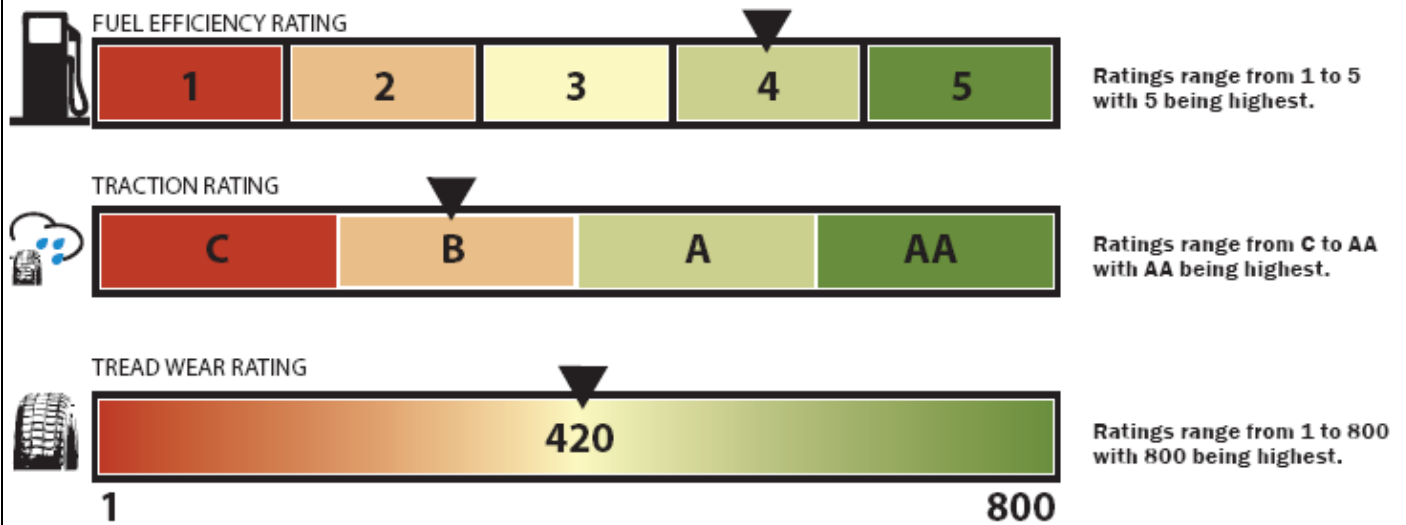

Figure 8. Label A in NHTSA consumer research

ACME TIRE COMPANY

WILEY RR-S

SIZE: P225/60R16

Compare This Tire With Others Before You Buy.

Ratings range from 1 to 100 with 100 being highest.

Source: National Highway Traffic Safety Administration (NHTSA)

Figure 9. Label B in NHTSA's consumer research

ACME TIRE COMPANY

WILEY RR-S

SIZE: P225/60R16

Compare This Tire With Others Before You Buy.

Ratings range from A to E with A being highest.
Source: National Highway Traffic Safety Administration (NHTSA)

Figure 10. Label C in NHTSA's consumer research

Figure 11. Label D in NHTSA’s consumer research

ACME TIRE COMPANY

WILEY RR-S

SIZE: P225/60R16

Compare This Tire With Others Before You Buy.

Figure 12. Label E in NHTSA's consumer research