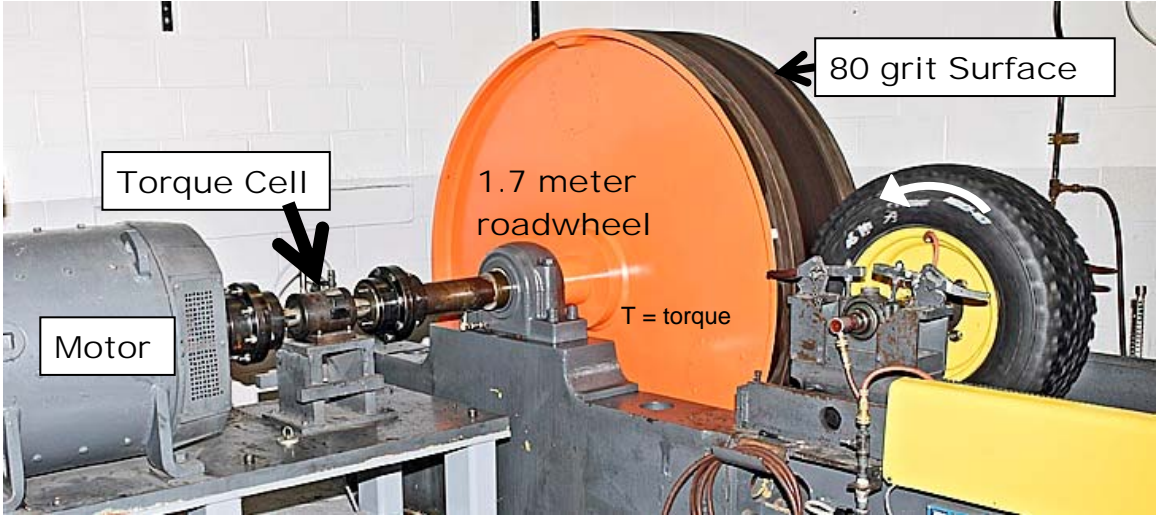

Figure 5. Force Method Rolling Resistance

Figure 6. Torque Method Rolling Resistance